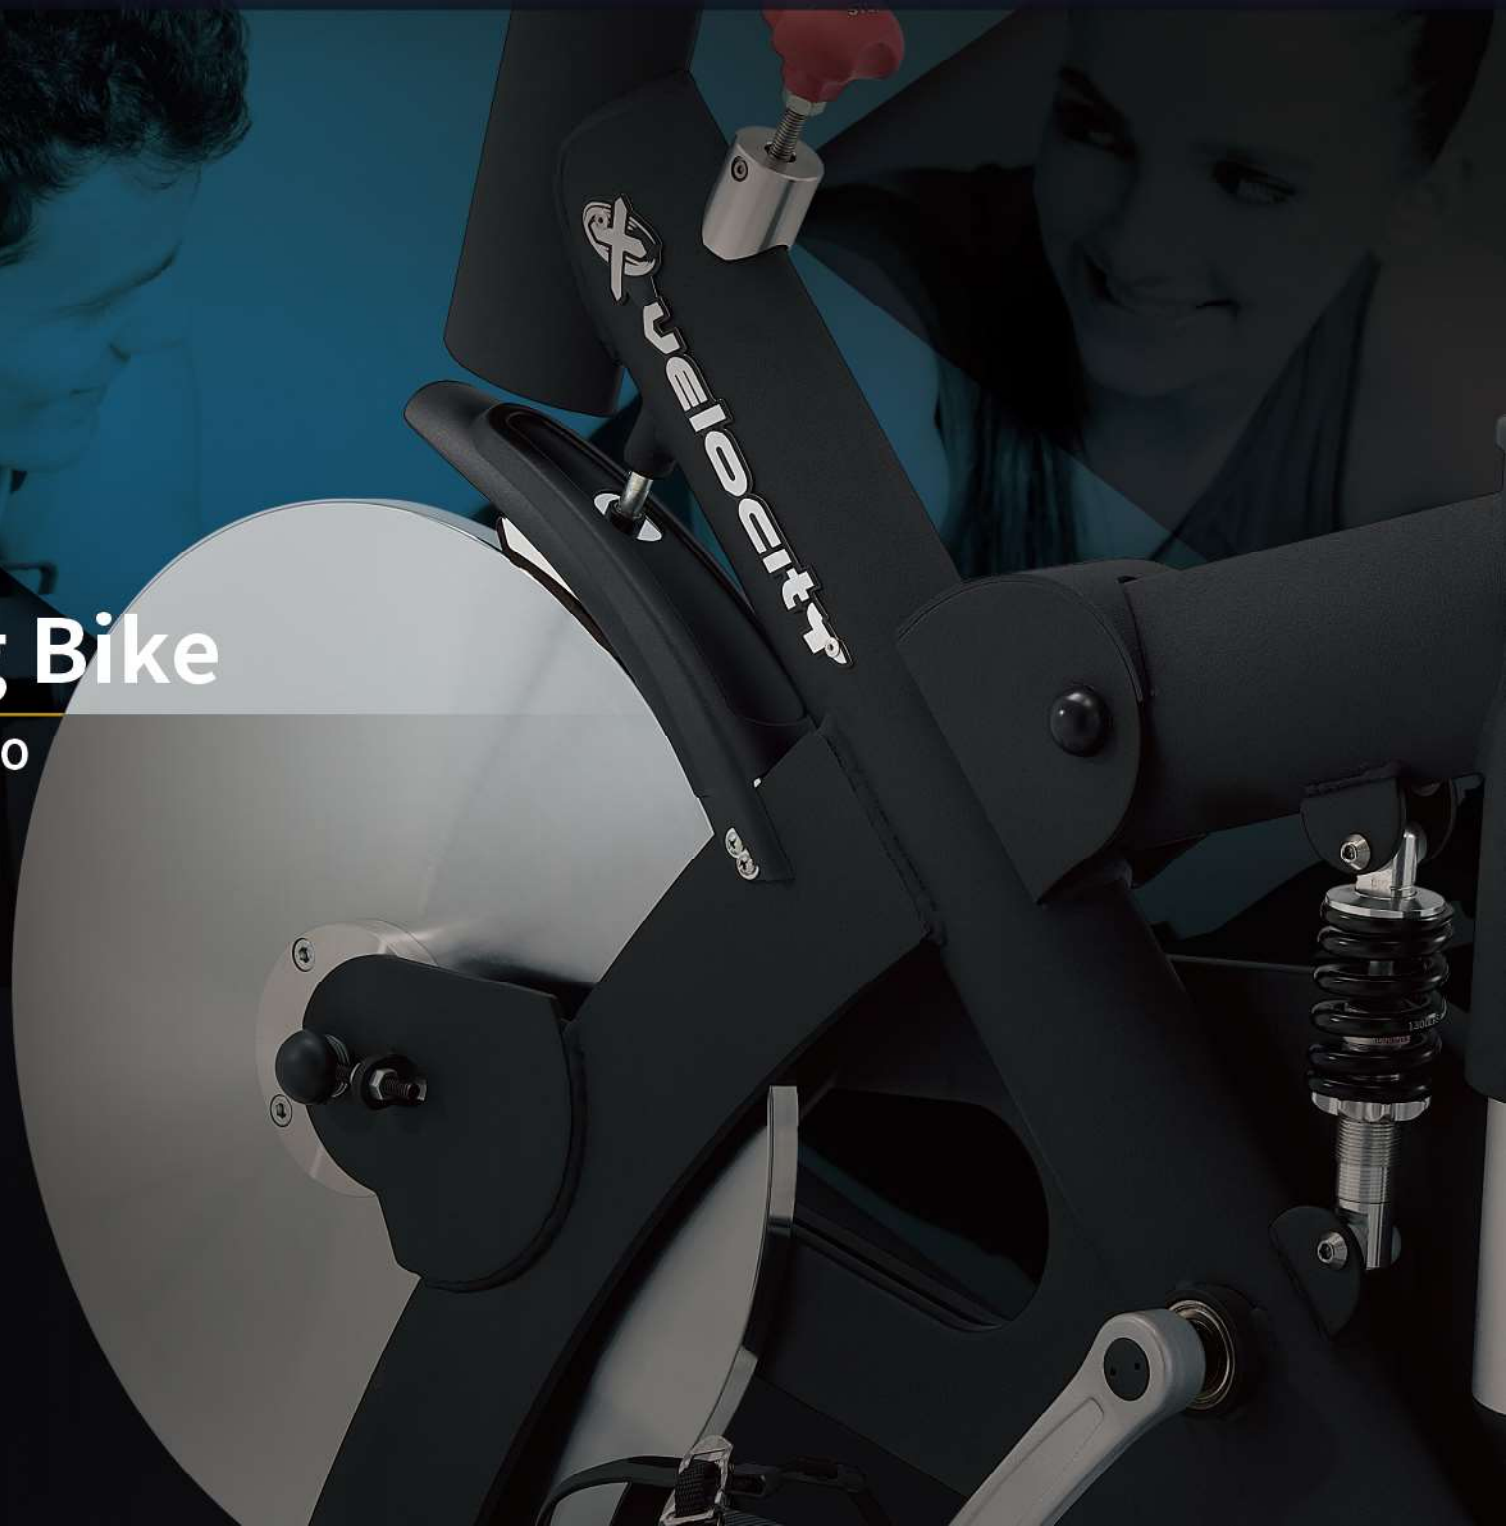

Indoor Cycling Bike

STEEFLEX FITNESS CARDIO

Creative Elastic Frame Design

We deform the main frame of steelflex CS series to enhance flexible model type and make it more coherent of curved shape also bring the new innovation to customers.

SPEC

CS1 Indoor Cycling Bike

The CS1 was constructed with 3D dynamic simulation engineering to meet the market requirement and competitiveness. The geometric design of the spinner control makes flexibility and solidity come to balance. Non-slip handles in aesthetics provide various orientations for adjustment. A high-quality belt-driven system of bike CS1 delivers smooth movements and quietness during cardio workouts.

SPEC

CS2W Indoor Cycling Bike

Indoor cycling bike CS2W was built of heavy gauge oval tubing for safety and durability. Dual pedals with the toe cage and adjustable strap offer better stability pending the ride. A top-grade saddle with a quality aluminum post provides support and assists in maintaining a correct but natural posture for exercisers. Bilateral water cages install under the handles for convenient reach and storage.

-Console-

SPEC

X VELOCITY Indoor Cycling Bike

The outstanding construction of bike X-VELOCITY prevents rust and corrosion. Smooth and fluid motions during the ride are delivered via the belt-driven system. And the adjustable tension knob with quality brakes allows optimal resistance and instant stop that enhance cardio workout effects and safety. The simple flywheel is designed for easy transport.