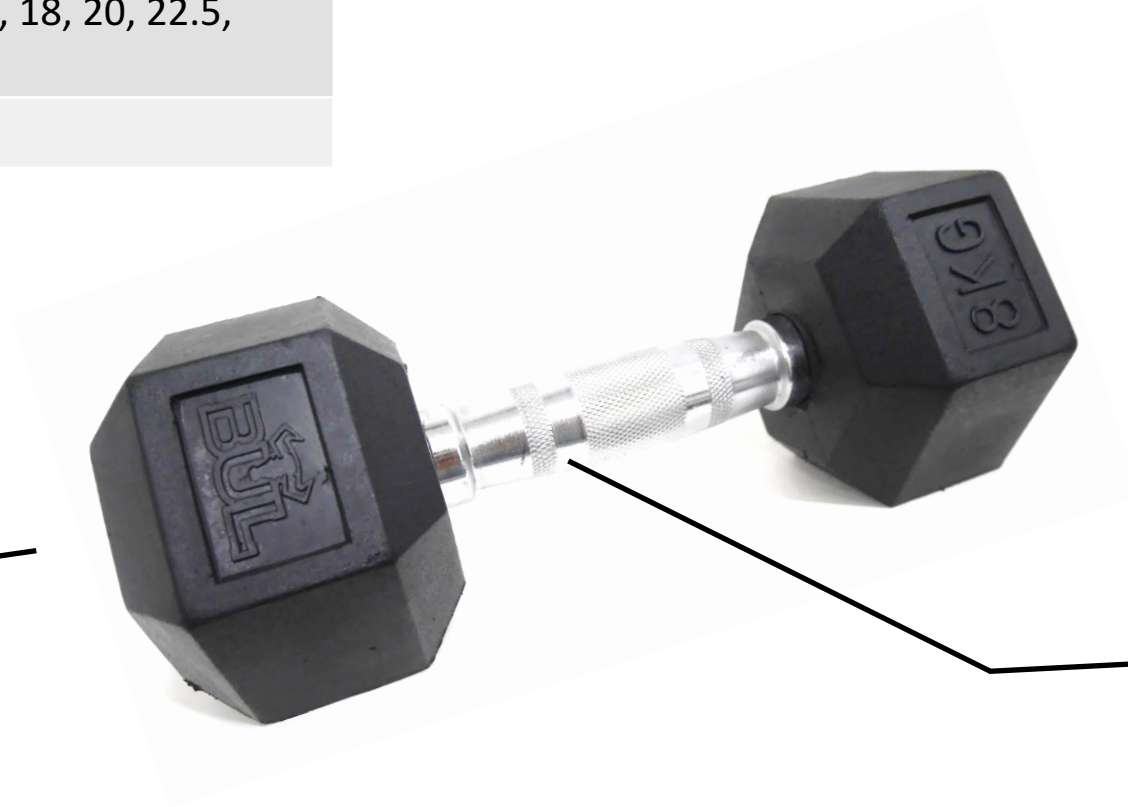

Hex Dumbbell Set

Specifications

Weight	2, 4, 8, 10, 12, 14, 16, 18, 20, 22.5, 25kg
Brand	BUL

High Quality rubber
end weight

Chrome
plated handle